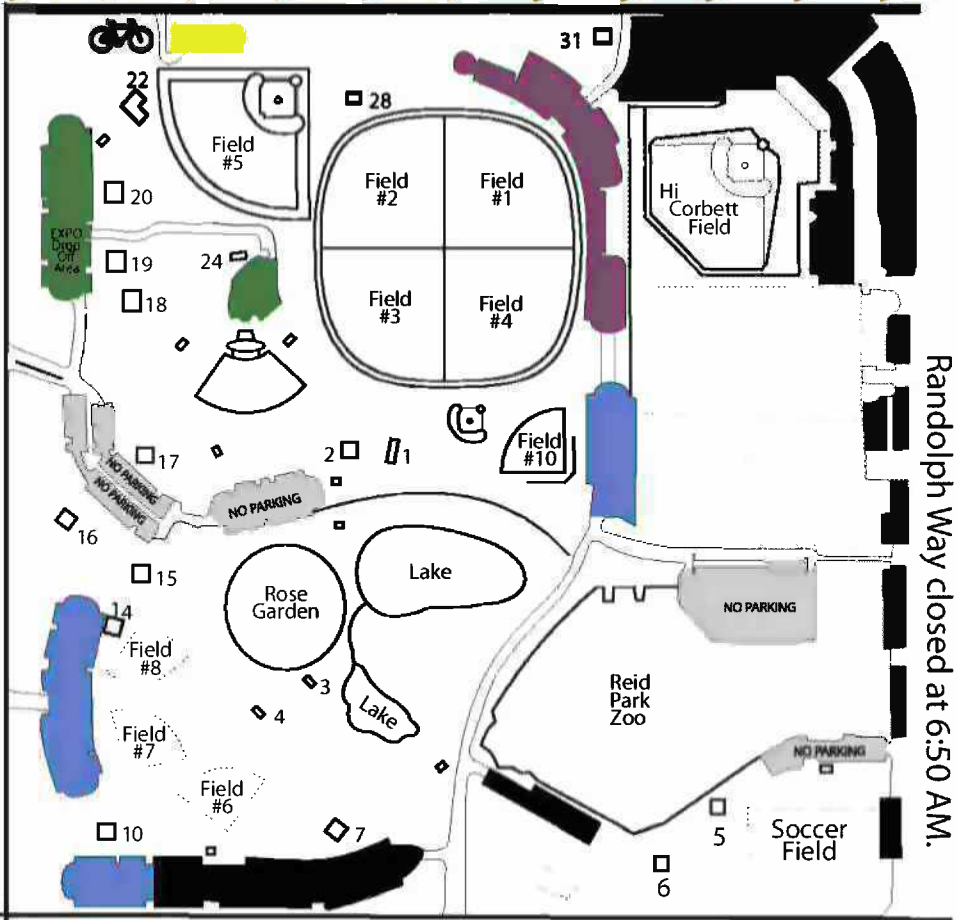

EVENT SCHEDULE

6:00 - 7:45 AM	Registration / Packet Pickup
7:00 - 10:30 AM	RACE EXPO
7:00 AM	1 Mile Fun Run / Walk
7:30 - 7:45 AM	Warm-up
7:50 AM	Competitive 5K Run
8:00 AM	5K Walk / Run (Non-Competitive)
9:45 AM	Award & Survivor Ceremony

PARKING INSTRUCTIONS

One Mile Fun Run participants use General Parking at Hi Corbett Field.

Hi Corbett On-site Parking

Note: Cars may not exit until 9:15 AM.

Prior to 6:50 AM

Access Randolph Way Northbound from 22nd Street or Southbound from Broadway Blvd.

After 6:50 AM

Access Randolph Way Southbound from Broadway Blvd. Westbound only.

7:15 AM

All Hi Corbett parking closes.

9:15 AM

Cars may exit Hi Corbett parking via Randolph Way Northbound.

El Con Mall - Park & Ride

Note: After 7:35 AM, must walk to Reid Park; shuttles are not available!

Prior to 6:45 AM

Westbound Broadway Blvd. use Dodge Blvd. entrance.

East bound Broadway Blvd. use Jone's Ave. entrance.

After 6:45 AM

Westbound Broadway Blvd. use Dodge Blvd. entrance.

Eastbound Broadway Blvd. closed at Country Club. Take Country Club North to 5th Street East to Dodge Bld. South to El Con Mall.

Bike Valet - Free Service!

Ride right up to the Race Venue and get warmed up for the Race at the same time.

Park your bike in a secure location. The entrance is on Camino Capestre, just East of Country Club or look for the bike icon on this map.

Country Club closed at 6:45 AM.

Randolph Way closed at 6:50 AM.

22nd Westbound 22nd St. closed at Alvernon at 6:50 AM.