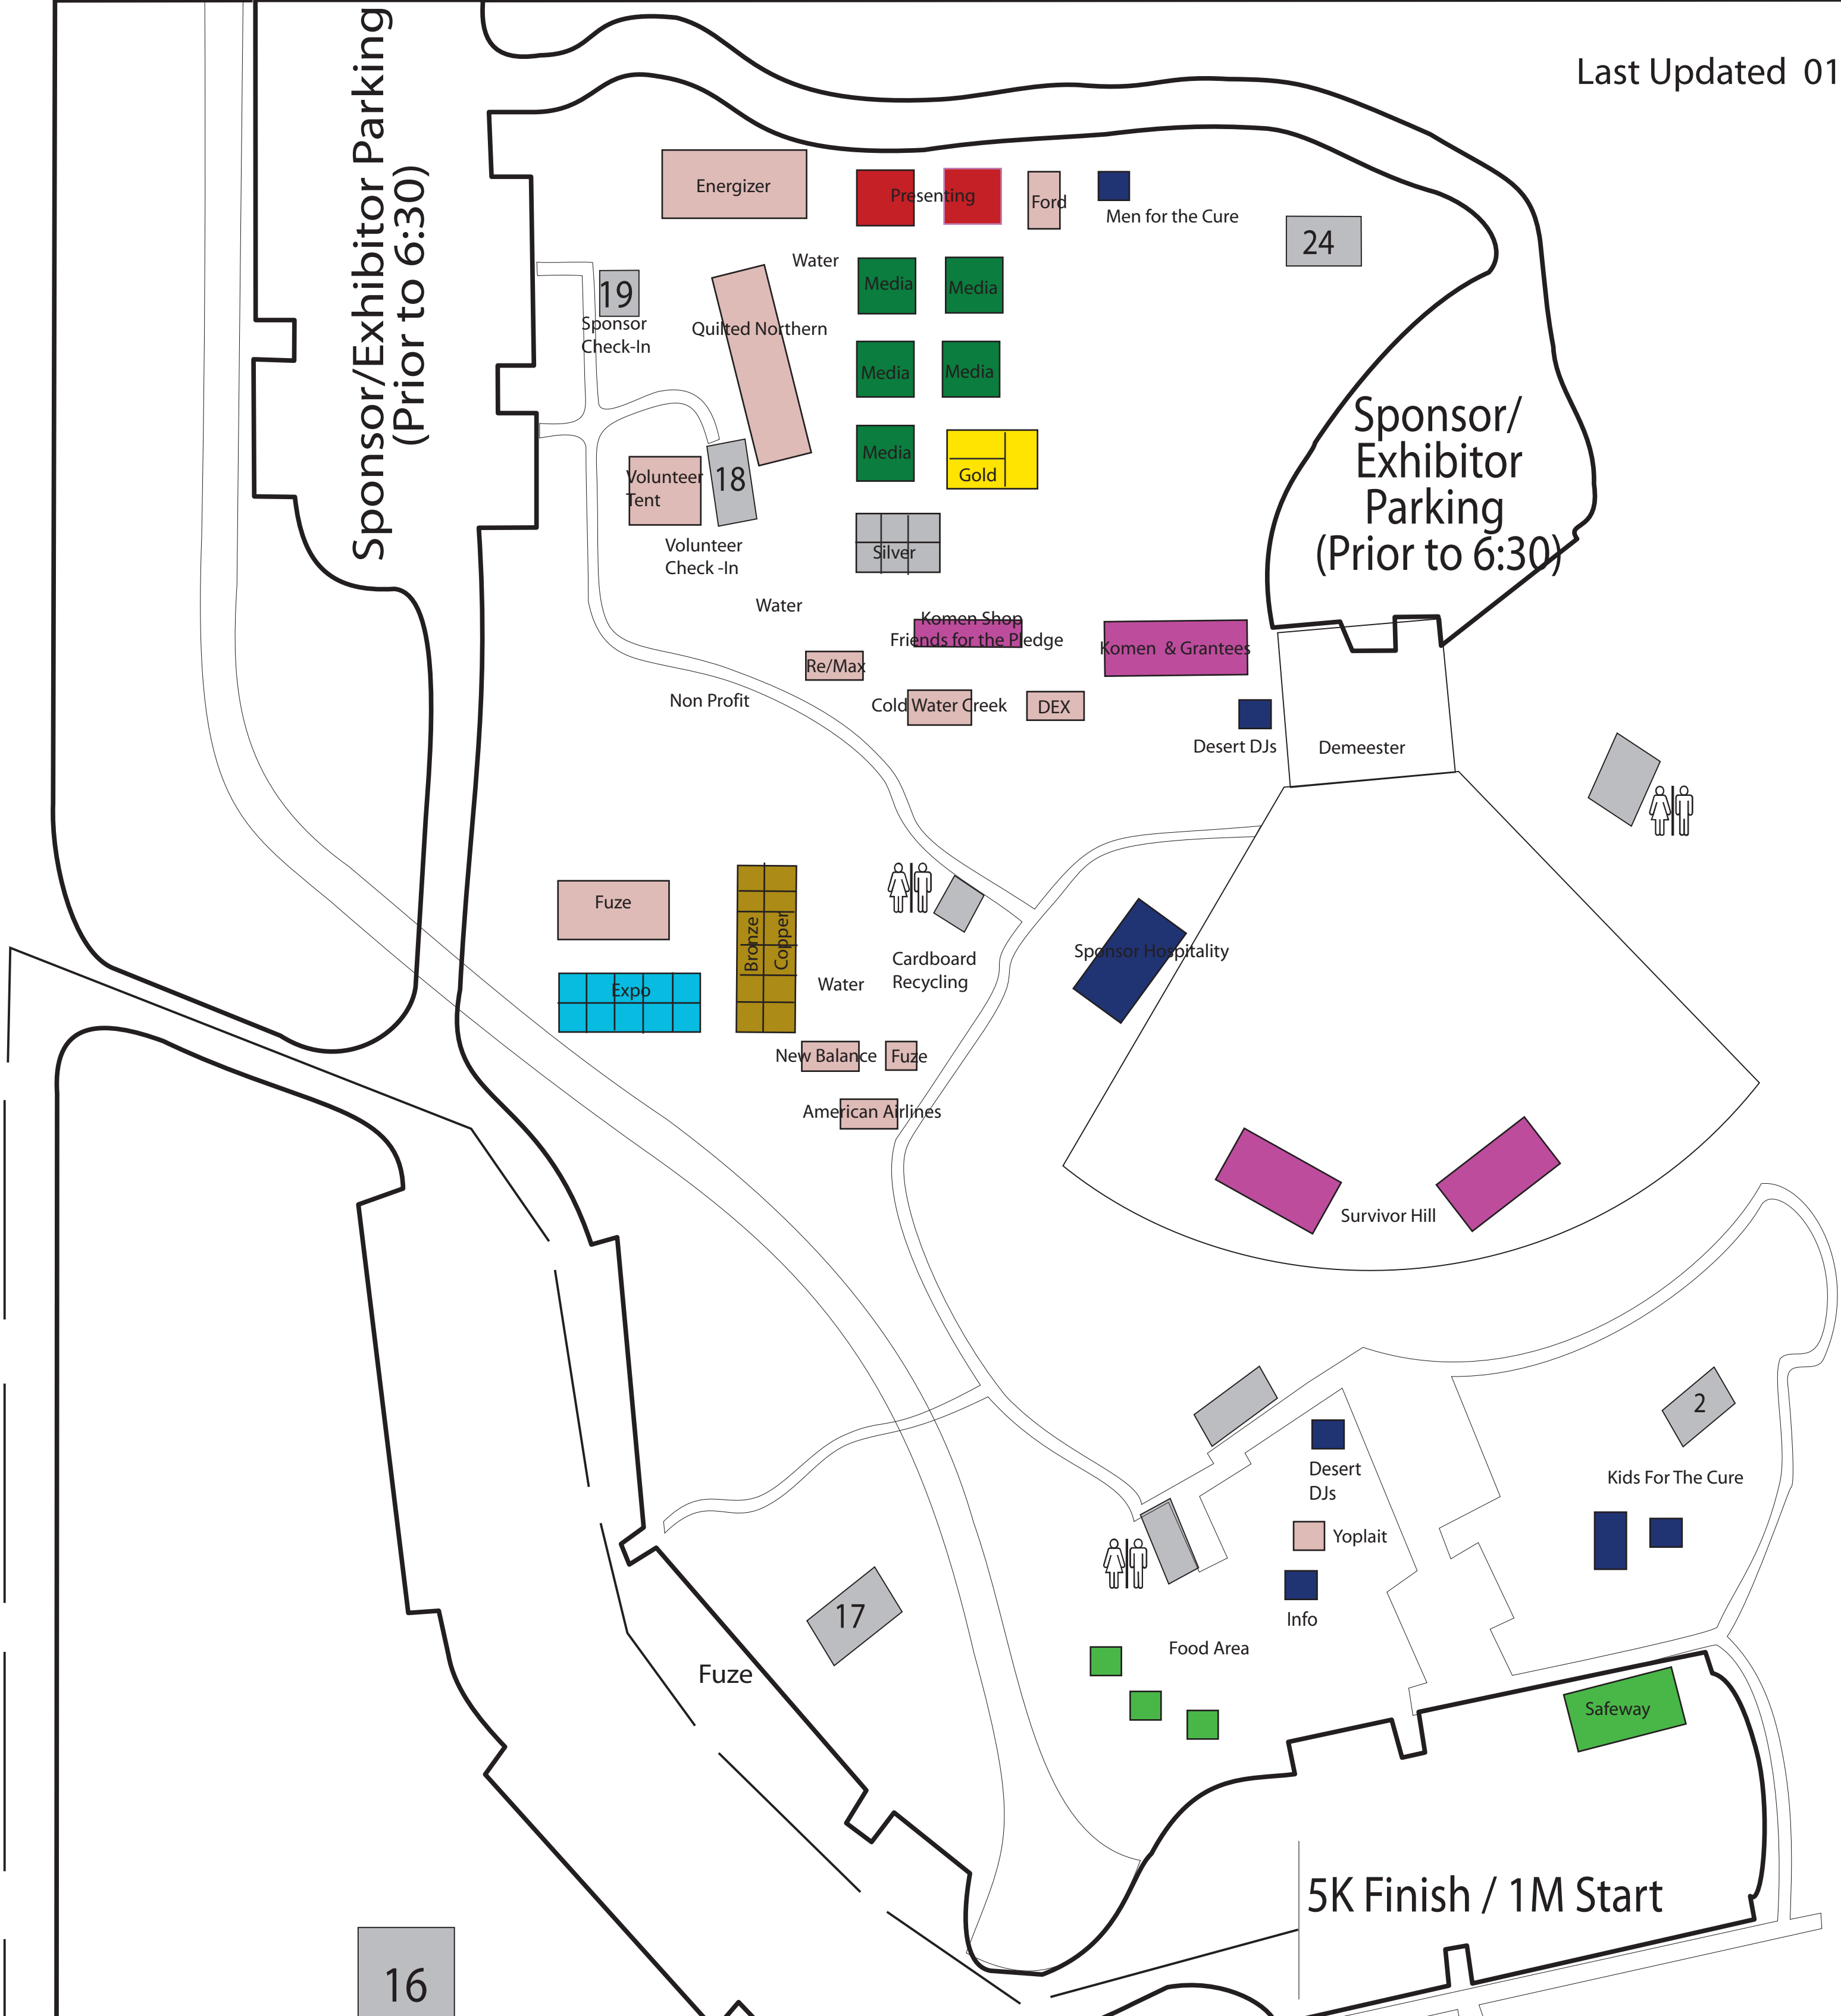

Sponsor/Exhibitor Parking
(Prior to 6:30)

Sponsor/
Exhibitor
Parking
(Prior to 6:30)

16

17

19

18

24

2

5K Finish / 1M Start